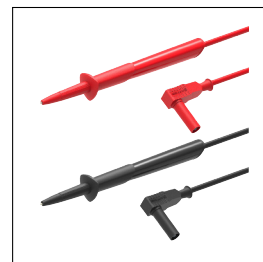

SA 155

2 Test tips $\varnothing 2$ mm, $\varnothing 4$ mm safety connection, black one and red one

Rated current : 16 A

Operating temperature : -20°C to $+80^{\circ}\text{C}$

Safety : CAT IV-1000 V