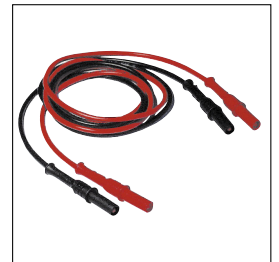

SA 100

2 cords with test tips $\varnothing 4$ mm, safety connection straight banana plug $\varnothing 4$ mm, black one and red one

Wire : PVC 0,75 mm²

Rated current : 12 A

Operating temperature : -20°C to +80°C

Safety : CAT II-1000 V and CAT III-600 V

SA 101

2 cords with test tips $\varnothing 4$ mm, safety connection right-angle banana plug $\varnothing 4$ mm, black one and red one

Wire : PVC 0,75 mm²

Rated current : 12 A

Operating temperature: -20°C to +80°C

Safety : CAT II-1000 V and CAT III-600 V

SA 105

2 cords with safety connection with straight banana plugs $\varnothing 4$ mm , black one and red one

Wire : PVC 0,75 mm²

Rated current : 12 A

Operating temperature : -20°C to +80°C

Safety : CAT IV-1000 V

SA 106

2 cords with safety connection right-angle and straight banana plugs $\varnothing 4$ mm , black one and red one

Wire: PVC 0,75 mm²