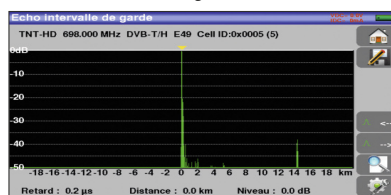

■ All digital measurements in DVB-T, DVB-T2/T2 Lite, DVB-C/C2, DVB-S, DVB-S2, and DVB-S2X (option)

The SEFRAM7869 provides all measurements in DVB-T, DVB-T2/T2 Lite, DVB-C/C2, DVB-S, DVB-S2, and DVB-S2X (option). For each digital standard, we provide all measurements, including error rate, the constellation diagram and echoes analysis.

The SEFRAM7869 includes a checksat mode for satellite and a special tool to align terrestrial antennas. User will have a graphical information combined with a beeper.

■ USB Interface

The SEFRAM7869 includes one USB interface for updating and getting the benefit of free firmware updates. The interface can be used to transfer measurements data, screens shots to a USB memory stick.

* Only for free-to-air

A performing autotest

All measurements displayed on a single screen

Fast spectrum analysis

Constellation diagram

Echoes display with guard interval

freq.	std	RF	C/N	BER	BERo	PER	MER
E44	DVB-T/H	55.1	35.2	<5E-8	<1E-8	<1E-5	34.4
E58	DVB-T/H	59.0	38.7	<5E-8	<1E-8	<1E-5	33.9
E40	DVB-T/H	56.0	36.1	1.3E-6	<1E-8	<1E-5	33.8
E48	DVB-T/H	55.5	35.6	2.3E-7	<1E-8	<1E-5	33.8
E46	DVB-T/H	55.0	35.1	1.0E-6	<1E-8	<1E-5	33.4
10729 VL	DVB-S2	71.0	19.3	3.2E-3	<5E-8	<1E-5	14.4
10743 HL	DVB-S	70.6	30.4	5.1E-6	<1E-8	<2E-5	14.4