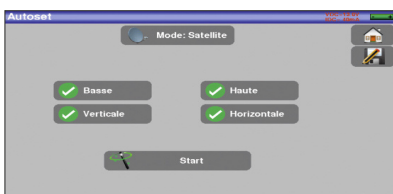

* Only for free-to-air

A performing autotest