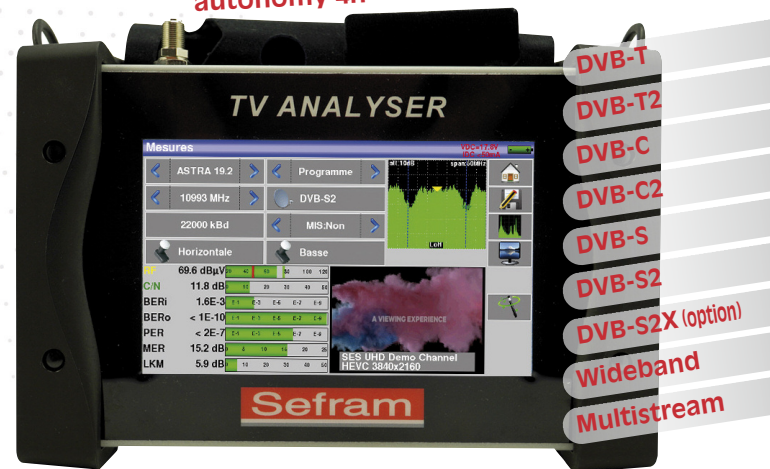

Minimum autonomy 4h

■ Touch screen, compact, robust and easy to use

With a panoramic 7 inches touch screen, you have full benefit of the touch screen technology: intuitive access to functions, menus and measurements. The new rugged housing with protective bumpers is designed for extensive field use and protection of sensitive parts of the instrument

■ All digital measurements in DVB-T, DVB-T2/T2 Lite, DVB-C/C2, DVB-S, DVB-S2, and DVB-S2X (option)

The SEFRAM7869 provides all measurements in DVB-T, DVB-T2/T2 Lite, DVB-C/C2, DVB-S, DVB-S2, and DVB-S2X (option). For each digital standard, we provide all measurements, including error rate, the constellation diagram and echoes analysis.

■ All necessary functions and tools to save time

The SEFRAM7869 has a very simple and intuitive man-machine interface. Special functions have been added to save time and money.

■ Checking the alignment of antennas

The SEFRAM7869 includes a checksat mode for satellite and a special tool to align terrestrial antennas. User will have a graphical information combined with a beeper.

■ USB Interface

The SEFRAM7869 includes one USB interface for updating and getting the benefit of free firmware updates. The interface can be used to transfer measurements data, screens shots to a USB memory stick.