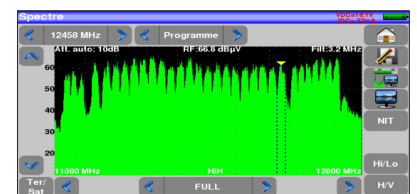

■ All digital measurements in DVB-T, DVB-T2/T2 Lite, DVB-C/C2, DVB-S, DVB-S2, and DVB-S2X (option)

The SEFRAM7869 provides all measurements in DVB-T, DVB-T2/T2 Lite, DVB-C/C2, DVB-S, DVB-S2, and DVB-S2X (option). For each digital standard, we provide all measurements, including error rate, the constellation diagram and echoes analysis.

■ All necessary functions and tools to save time

The SEFRAM7869 has a very simple and intuitive man-machine interface. Special functions have been added to save time and money.

■ Checking the alignment of antennas

The SEFRAM7869 includes a checksat mode for satellite and a special tool to align terrestrial antennas. User will have a graphical information combined with a beeper.

■ USB Interface

The SEFRAM7869 includes one USB interface for updating and getting the benefit of free firmware updates. The interface can be used to transfer measurements data, screens shots to a USB memory stick.

* Only for free-to-air

A performing autotest

All measurements displayed on a single screen

Fast spectrum analysis

Constellation diagram

Echoes display with guard interval

freq.	std	RF	C/N	BER	BERo	PER	MER
E44	DVB-T/H	55.1	35.2	<5E-8	<1E-8	<1E-5	34.4
E58	DVB-T/H	59.0	38.7	<5E-8	<1E-8	<1E-5	33.9
E40	DVB-T/H	56.0	36.1	1.3E-6	<1E-8	<1E-5	33.8
E48	DVB-T/H	55.5	35.6	2.3E-7	<1E-8	<1E-5	33.8
E46	DVB-T/H	55.0	35.1	1.0E-6	<1E-8	<1E-5	33.4
10729 VL	DVB-S2	71.0	19.3	3.2E-3	<5E-8	<1E-5	14.4
10743 HL	DVB-S	70.6	30.4	5.1E-6	<1E-8	<2E-5	14.4