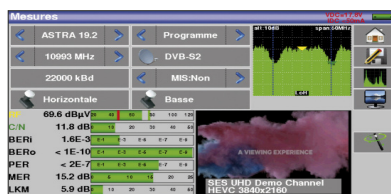

■ All necessary functions and tools to save time

The SEFRAM7869 has a very simple and intuitive man-machine interface. Special functions have been added to save time and money.

■ Checking the alignment of antennas

The SEFRAM7869 includes a checksat mode for satellite and a special tool to align terrestrial antennas. User will have a graphical information combined with a beeper.

■ USB Interface

The SEFRAM7869 includes one USB interface for updating and getting the benefit of free firmware updates. The interface can be used to transfer measurements data, screens shots to a USB memory stick.

* Only for free-to-air

A performing autotest

All measurements displayed on a single screen

Fast spectrum analysis

Constellation diagram

Echoes display with guard interval

freq.	std	RF	C/N	BER	BERo	PER	MER
E44	DVB-T/H	55.1	35.2	<5E-8	<1E-8	<1E-5	34.4
E58	DVB-T/H	59.0	38.7	<5E-8	<1E-8	<1E-5	33.9
E40	DVB-T/H	56.0	36.1	1.3E-6	<1E-8	<1E-5	33.8
E48	DVB-T/H	55.5	35.6	2.3E-7	<1E-8	<1E-5	33.8
E46	DVB-T/H	55.0	35.1	1.0E-6	<1E-8	<1E-5	33.4
10729 VL	DVB-S2	71.0	19.3	3.2E-3	<5E-8	<1E-5	14.4
10743 HL	DVB-S	70.6	30.4	5.1E-6	<1E-8	<2E-5	14.4