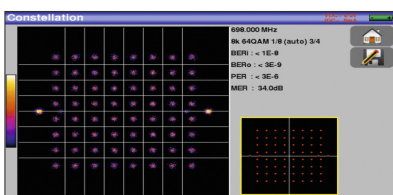

The SEFRAM7869 includes a checksat mode for satellite and a special tool to align terrestrial antennas. User will have a graphical information combined with a beeper.

■ USB Interface

The SEFRAM7869 includes one USB interface for updating and getting the benefit of free firmware updates. The interface can be used to transfer measurements data, screens shots to a USB memory stick.

* Only for free-to-air

A performing autotest

All measurements displayed on a single screen

Fast spectrum analysis

Constellation diagram

Echoes display with guard interval

freq.	std	RF	C/N	BER	BERo	PER	MER
E44	DVB-T/H	55.1	35.2	<5E-8	<1E-8	<1E-5	34.4
E58	DVB-T/H	59.0	38.7	<5E-8	<1E-8	<1E-5	33.9
E40	DVB-T/H	56.0	36.1	1.3E-6	<1E-8	<1E-5	33.8
E48	DVB-T/H	55.5	35.6	2.3E-7	<1E-8	<1E-5	33.8
E46	DVB-T/H	55.0	35.1	1.0E-6	<1E-8	<1E-5	33.4
10729 VL	DVB-S2	71.0	19.3	3.2E-3	<5E-8	<1E-5	14.4
10743 HL	DVB-S	70.6	30.4	5.1E-6	<1E-8	<2E-5	14.4