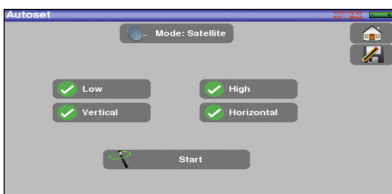

Panoramic LCD with display of MPEG-2 and MPEG-4* TV programs

The 7849 offers a bright and panoramic high quality LCD display for measurements results and free-to-air MPEG-2 / MPEG-4 programs display.

All necessary functions and tools to save time

The 7849 has a very simple and intuitive man-machine interface. Special functions have been added to save time and money.

Checking the alignment of antennas

The 7849 includes a checksat mode for satellite and a special tool to align terrestrial antennas. User will have a graphical information combined with a beeper.

* only for free-to-air

NEW
DVB-T
DVB-T2/T2Lite
DVB-C/C2
DVB-S
DVB-S2

USB interface

The 7849 includes one USB interface for updating and getting the benefit of free firmware updates. The interface can be used to transfer measurements data, screens shots to a USB memory stick.