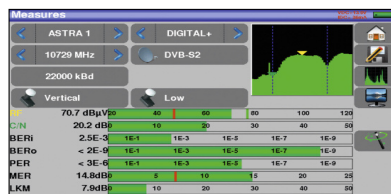

The 7849 has a very simple and intuitive man-machine interface. Special functions have been added to save time and money.

Checking the alignment of antennas

The 7849 includes a checksat mode for satellite and a special tool to align terrestrial antennas. User will have a graphical information combined with a beeper.

* only for free-to-air

NEW
DVB-T
DVB-T2/T2Lite
DVB-C/C2
DVB-S
DVB-S2

USB interface

The 7849 includes one USB interface for updating and getting the benefit of free firmware updates. The interface can be used to transfer measurements data, screens shots to a USB memory stick.

A very powerfull Autoseat

All measurements displayed on a single screen

Spectrum analysis

Constellation diagram

Echoes display with guard interval

freq	std	RF	C/N	BERi	BERo	PER	MER
E38	DVB-T/H	59.6	38.3	4.7E-8	<1E-8	<1E-5	34.0
E44	DVB-T/H	60.1	37.4	<5E-8	<1E-8	<1E-5	34.6
E59	DVB-T/H	64.2	43.7	<5E-8	<1E-8	<1E-5	35.1
E40	DVB-T/H	60.3	39.8	1.2E-6	<1E-8	<1E-5	34.2
E49	DVB-T/H	59.2	37.4	3.8E-5	<1E-8	<1E-5	33.9
E46	DVB-T/H	60.1	38.8	2.3E-7	<1E-8	<1E-5	33.8
88.000	FM	27.6	22.6				