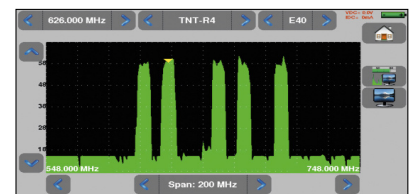

The 7849 has a very simple and intuitive man-machine interface. Special functions have been added to save time and money.

Checking the alignment of antennas

The 7849 includes a checksat mode for satellite and a special tool to align terrestrial antennas. User will have a graphical information combined with a beeper.

* only for free-to-air

NEW
DVB-T
DVB-T2/T2Lite
DVB-C/C2
DVB-S
DVB-S2

USB interface

The 7849 includes one USB interface for updating and getting the benefit of free firmware updates. The interface can be used to transfer measurements data, screens shots to a USB memory stick.

A very powerfull Autoseat

All measurements displayed on a single screen

Spectrum analysis

Constellation diagram

Echoes display with guard interval

freq	std	RF	C/N	BERi	BERo	PER	MER
E38	DVB-T/H	59.6	38.3	4.7E-8	<1E-8	<1E-5	34.0
E44	DVB-T/H	60.1	37.4	<5E-8	<1E-8	<1E-5	34.6
E59	DVB-T/H	64.2	43.7	<5E-8	<1E-8	<1E-5	35.1
E40	DVB-T/H	60.3	39.8	1.2E-6	<1E-8	<1E-5	34.2
E49	DVB-T/H	59.2	37.4	3.8E-5	<1E-8	<1E-5	33.9
E46	DVB-T/H	60.1	38.8	2.3E-7	<1E-8	<1E-5	33.8
88.000	FM	27.6	22.6				