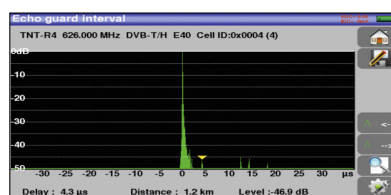

* only for free-to-air

NEW
DVB-T
DVB-T2/T2Lite
DVB-C/C2
DVB-S
DVB-S2

USB interface

The 7849 includes one USB interface for updating and getting the benefit of free firmware updates. The interface can be used to transfer measurements data, screens shots to a USB memory stick.

A very powerfull Autoseat

All measurements displayed on a single screen

Spectrum analysis

Constellation diagram

Echoes display with guard interval

freq	std	RF	C/N	BERi	BERo	PER	MER
E38	DVB-T/H	59.6	38.3	4.7E-8	<1E-8	<1E-5	34.0
E44	DVB-T/H	60.1	37.4	<5E-8	<1E-8	<1E-5	34.6
E59	DVB-T/H	64.2	43.7	<5E-8	<1E-8	<1E-5	35.1
E40	DVB-T/H	60.3	39.8	1.2E-6	<1E-8	<1E-5	34.2
E49	DVB-T/H	59.2	37.4	3.8E-5	<1E-8	<1E-5	33.9
E46	DVB-T/H	60.1	38.8	2.3E-7	<1E-8	<1E-5	33.8
88.000	FM	27.6	22.6				

Measurement map

Specifications	Terrestrial band	Satellite band
----------------	------------------	----------------

Range	5-900 MHz	900-2200 MHz
Resolution	Measure: 50kHz, display: 1kHz	Measure and display: 1 MHz
Dynamic range	20-120 dBμV (30-120dBμV for 5 - 45MHz)	30-110 dBμV
Measurements	level, RF power, C/N	level, RF power, C/N
Noise level	10dBμV (typical)	20dBμV (typical)
Units	dBμV	dBμV
Accuracy	±2dB ± 0.05dB/°C	±2dB ± 0.05dB/°C
Resolution	0,1dB	0,1dB
Measurement filters	100kHz, 300kHz, 1MHz	MHz, 3MHz, 10MHz
Standards	B, G, D, K, I, L, M, N, FM, DVB-T/H/T2/T2 Lite, DVB-C/C2	PAL, SECAM, NTSC, DVB-S, DVB-S2, DSS