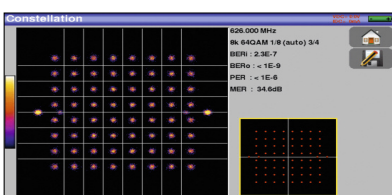

The 7849 has a very simple and intuitive man-machine interface. Special functions have been added to save time and money.

Checking the alignment of antennas

The 7849 includes a checksat mode for satellite and a special tool to align terrestrial antennas. User will have a graphical information combined with a beeper.

* only for free-to-air

NEW
DVB-T
DVB-T2/T2Lite
DVB-C/C2
DVB-S
DVB-S2

USB interface

The 7849 includes one USB interface for updating and getting the benefit of free firmware updates. The interface can be used to transfer measurements data, screens shots to a USB memory stick.

A very powerfull Autoseat

All measurements displayed on a single screen

Spectrum analysis

Constellation diagram

Echoes display with guard interval

freq	std	RF	C/N	BERi	BERo	PER	MER
E38	DVB-T/H	59.6	38.3	4.7E-8	<1E-8	<1E-5	34.0
E44	DVB-T/H	60.1	37.4	<5E-8	<1E-8	<1E-5	34.6
E59	DVB-T/H	64.2	43.7	<5E-8	<1E-8	<1E-5	35.1
E40	DVB-T/H	60.3	39.8	1.2E-6	<1E-8	<1E-5	34.2
E49	DVB-T/H	59.2	37.4	3.8E-5	<1E-8	<1E-5	33.9
E46	DVB-T/H	60.1	38.8	2.3E-7	<1E-8	<1E-5	33.8
88.000	FM	27.6	22.6				