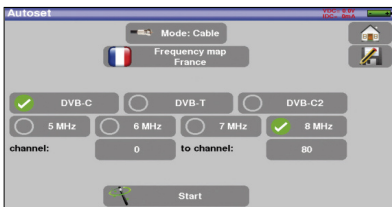

### Checking the alignment of antennas

The 7817 includes a checksat mode for satellite and a special tool to align terrestrial antennas. User will have a graphical information combined with a beeper.

\* for free-to-air only

### USB interface

The 7817 includes one USB interface for updating and getting the benefit of free firmware updates. The interface can be used to transfer measurements data, screens shots to a USB memory stick.