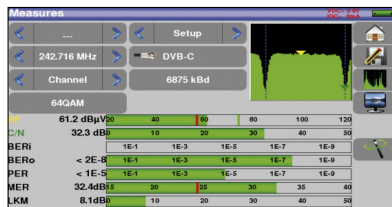

All measurements and information on a single screen