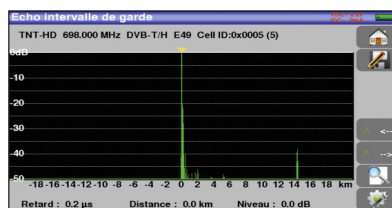

A powerfull Autoset

All measurements and information on a single screen

Spectrum in terrestrial

Constellation diagram

Echoes and pre-echoes

freq	std	RF	C/N	BERi	BERo	PER	MER
E 5	DVB-C	58.2	31.0	1.1E-6	<2E-5	29.9	
E12	DVB-C	62.8	34.8	<2E-8	<1E-5	32.6	
S18	DVB-C	61.3	32.7	<2E-8	<1E-5	32.4	
S34	DVB-C	68.0	42.4	7.3E-5	<1E-5	33.9	
S35	DVB-C	67.3	31.4	9.3E-5	<1E-5	33.5	
S36	DVB-C	67.1	31.4	1.0E-4	<1E-5	33.3	
S37	DVB-C	67.6	31.9	1.1E-4	<1E-5	33.1	
S38	DVB-C	66.6	31.6	1.2E-4	<1E-5	33.1	