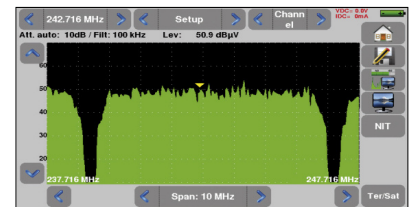

### USB interface

The 7817 includes one USB interface for updating and getting the benefit of free firmware updates. The interface can be used to transfer measurements data, screens shots to a USB memory stick.

A powerfull Autoset

All measurements and information on a single screen

Spectrum in terrestrial

Constellation diagram

Echoes and pre-echoes

freq	std	RF	C/N	BERi	BERo	PER	MER
E 5	DVB-C	58.2	31.0	1.1E-6	<2E-5	29.9	
E12	DVB-C	62.8	34.8	<2E-8	<1E-5	32.6	
S18	DVB-C	61.3	32.7	<2E-8	<1E-5	32.4	
S34	DVB-C	68.0	42.4	7.3E-5	<1E-5	33.9	
S35	DVB-C	67.3	31.4	9.3E-5	<1E-5	33.5	
S36	DVB-C	67.1	31.4	1.0E-4	<1E-5	33.3	
S37	DVB-C	67.6	31.9	1.1E-4	<1E-5	33.1	
S38	DVB-C	66.6	31.6	1.2E-4	<1E-5	33.1	